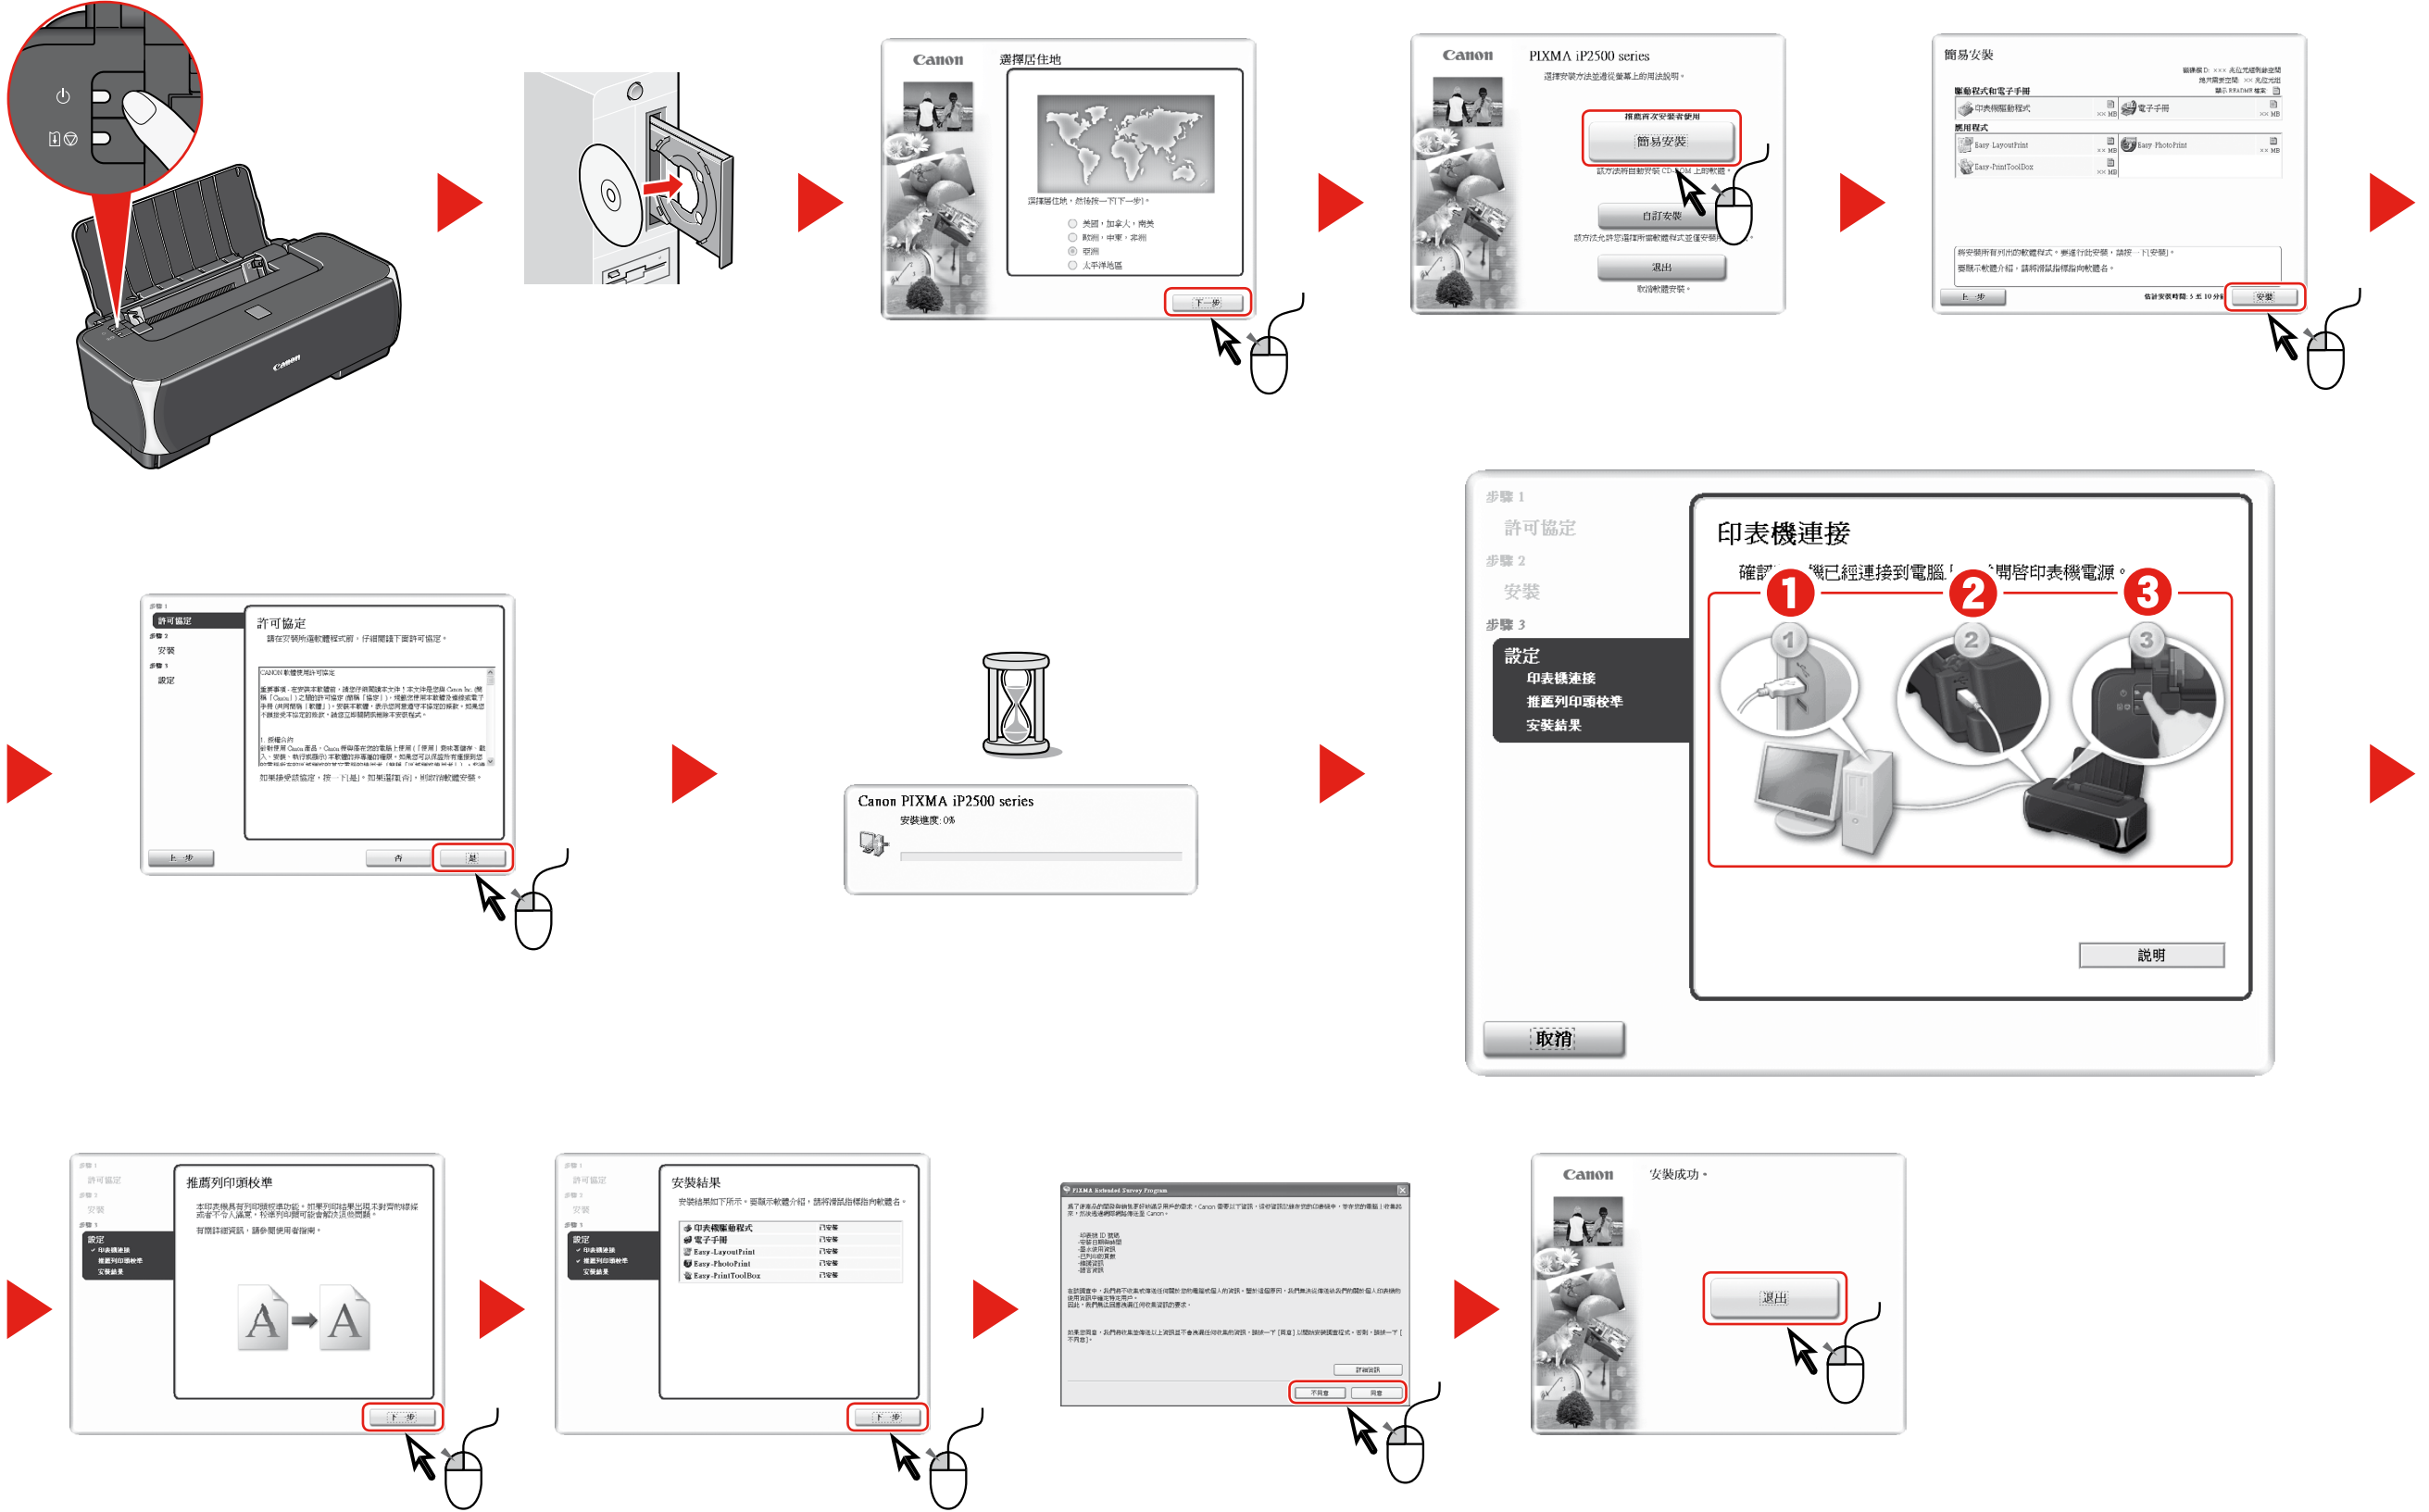

# Windows

OFF/關閉

# Macintosh